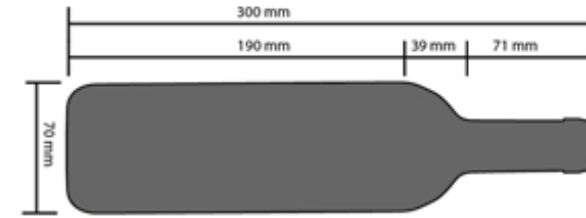

# Bottle loading plan

## DUNAVOX GLANCE-72 DAVG-72.185DB.TO, DSS.TO

**Standard 750mL Bordeaux bottle**

7  
7  
6  
  
7  
7  
7  
7  
7  
  
17  

---

72