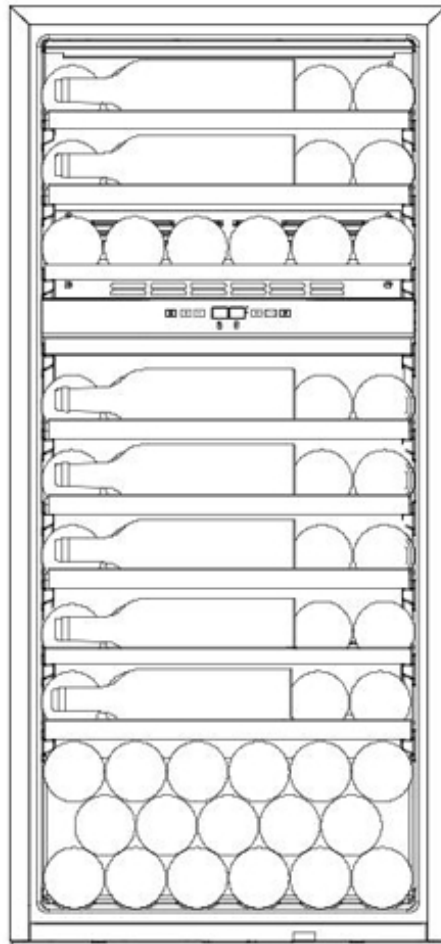

# Bottle loading plan

## DUNAVOX GLANCE-72 DAVG-72.185DB.TO, DSS.TO

**Standard 750mL Bordeaux bottle**

7  
7  
6  
  
7  
7  
7  
7  
7  
  
17  

---

72